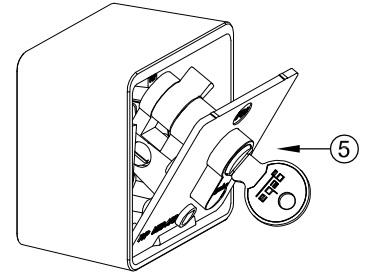

A)

B)

C)

D)

E)

F)

G)

H)

I)

geba®

Technical data is subject to change.
Assembly, connection and maintenance of the
device may only be executed by personnel
trained accordingly.