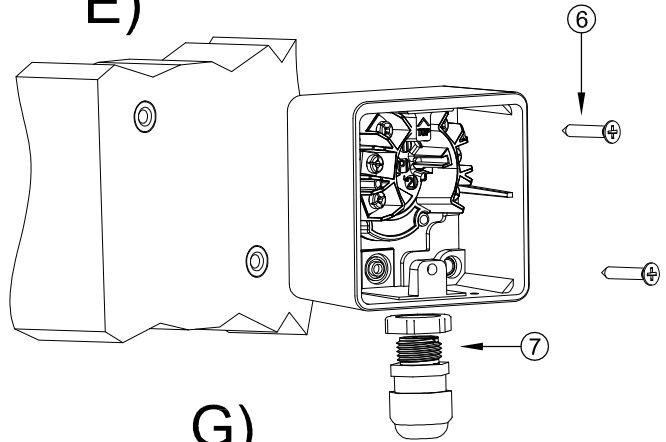

A)

B)

C)

D)

E)

F)

G)

H)

I)

geba®

Technical data is subject to change.
Assembly, connection and maintenance of the
device may only be executed by personnel
trained accordingly.