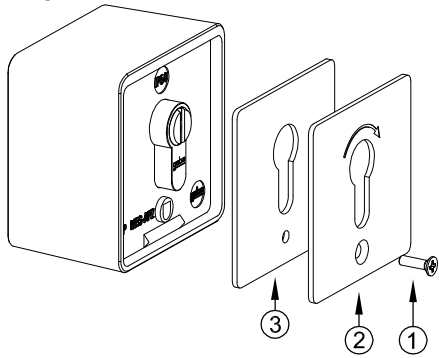

A)

B)

C)

D)

E)

F)

G)

H)

I)

geba®

Technical data is subject to change.
Assembly, connection and maintenance of the
device may only be executed by personnel
trained accordingly.