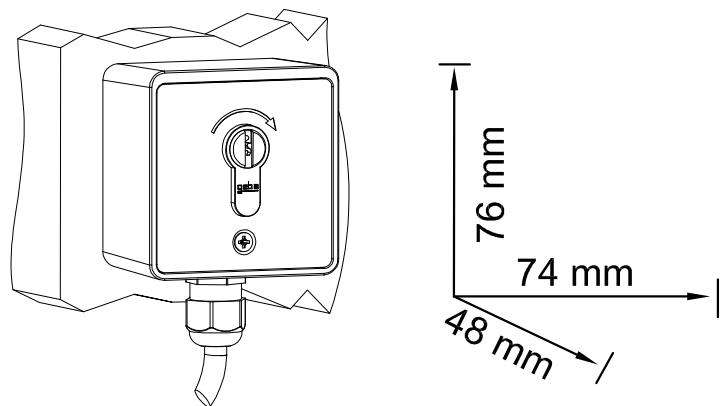

I)

geba[®]

Technical data is subject to change.
 Assembly, connection and maintenance of the
 device may only be executed by personnel
 trained accordingly.

AC-15 Ue 240V Ie 5A
 Ui 300 V ith 16A
 max 1,5mm²