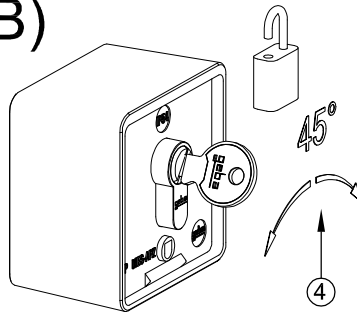

A)

B)

C)

D)

E)

F)

G)

H)

I)

geba®

Technical data is subject to change.
Assembly, connection and maintenance of the
device may only be executed by personnel
trained accordingly.