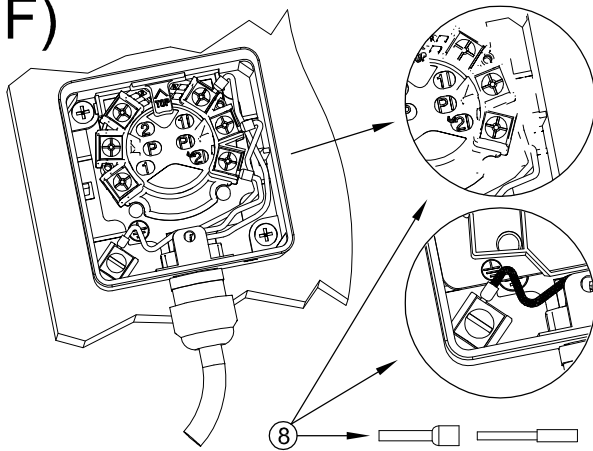

A)

B)

C)

D)

E)

F)

G)

H)

I)

geba®

Technical data is subject to change.
Assembly, connection and maintenance of the
device may only be executed by personnel
trained accordingly.