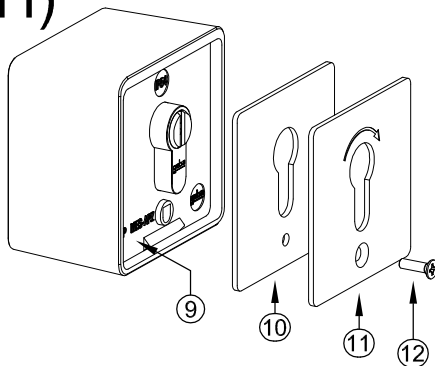

I)

geba[®]

Technical data is subject to change.
 Assembly, connection and maintenance of the
 device may only be executed by personnel
 trained accordingly.

AC-15 Ue 240V Ie 5A
 Ui 300 V ith 16A
 max 1,5mm²