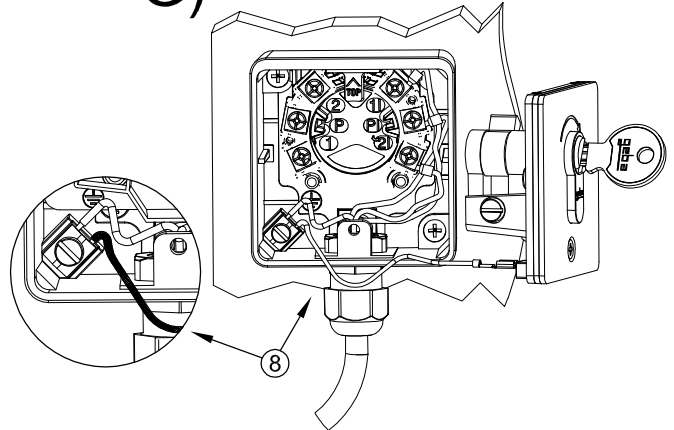

A)

B)

C)

D)

E)

F)

G)

H)

I)

geba®

Technical data is subject to change.
Assembly, connection and maintenance of the
device may only be executed by personnel
trained accordingly.