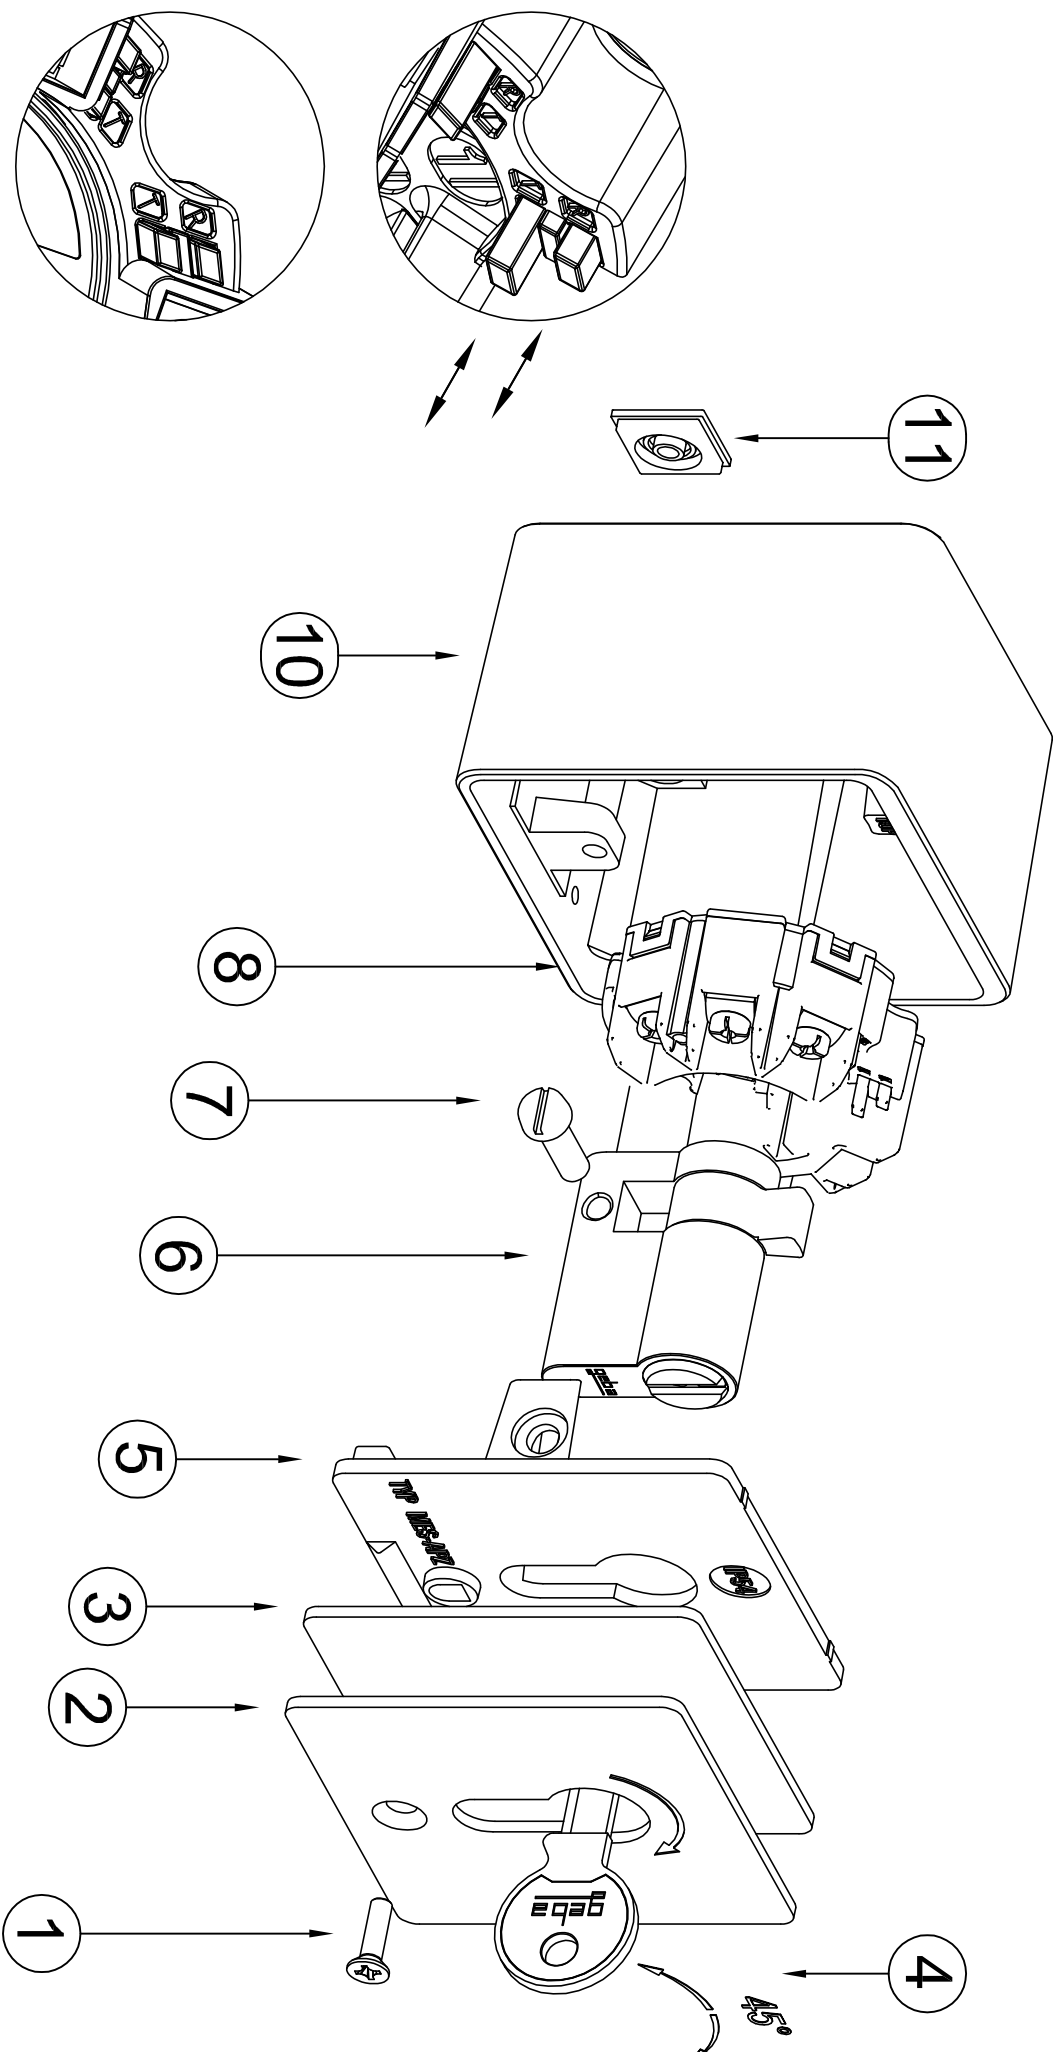

I)

geba[®]

Technical data is subject to change.
 Assembly, connection and maintenance of the
 device may only be executed by personnel
 trained accordingly.

AC-15 Ue 240V Ie 5A
 Ui 300 V ith 16A
 max 1,5mm²

2T(R)/2