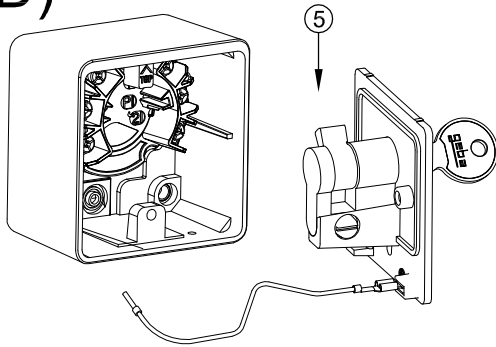

A)

B)

C)

D)

E)

F)

G)

H)

I)

geba®

Technical data is subject to change.
Assembly, connection and maintenance of the
device may only be executed by personnel
trained accordingly.